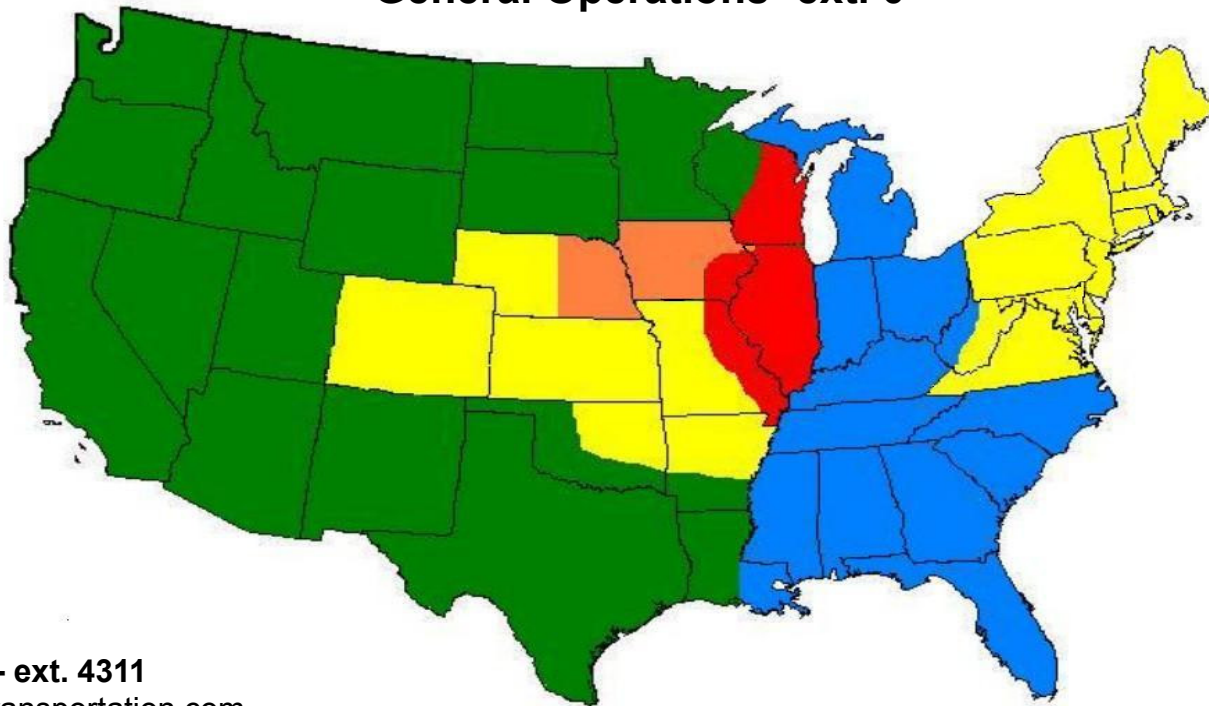

TRANSPORTATION, INC.

LOAD PLANNER'S AREAS

800-317-3851

General Operations- ext. 0

Dave Moir – ext. 4311

dmoir@kbtransportation.com

Melonie Barnes – ext. 4374

mbarnes@kbtransportation.com